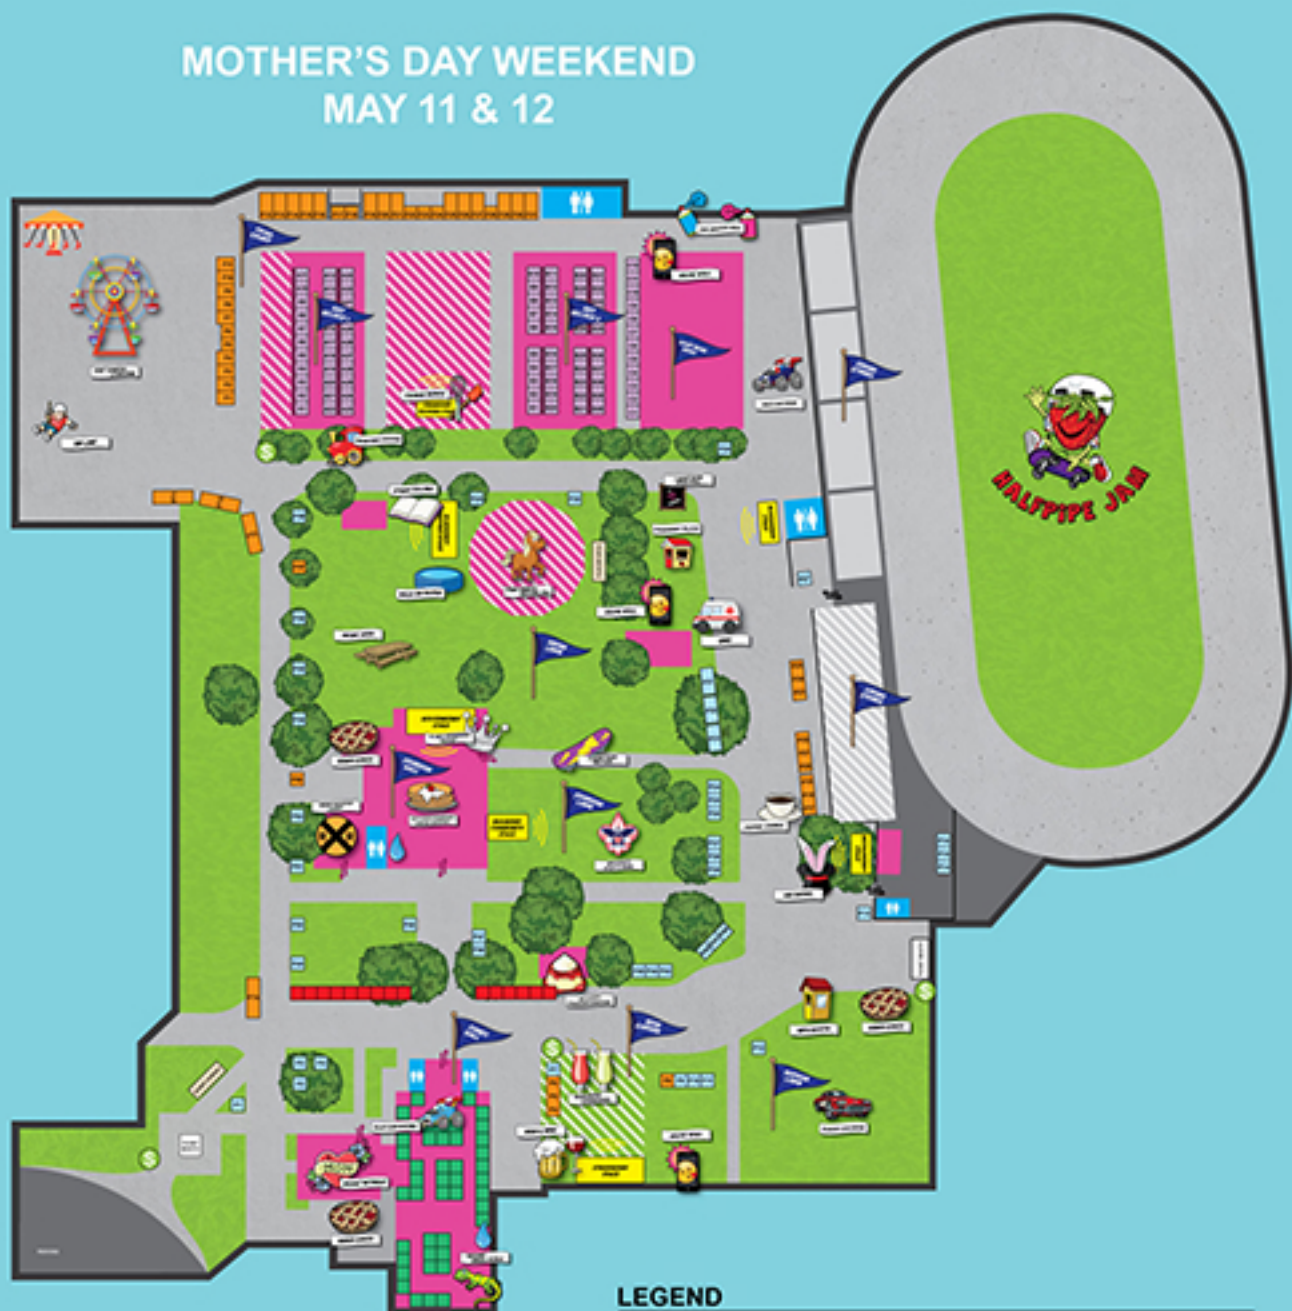

Berry Fest

STRAWBERRY FESTIVAL 2019

MOTHER'S DAY WEEKEND
MAY 11 & 12

LEGEND

	GATE / TICKET BOOTH		INDOOR SPACE MERCH OR COMMERCIAL		EXIT / ENTER
	FARMERS		STAGE		FIRST AID
	ARTS/CRAFTS		BUILDING		WATER FOUNTAIN
	FOOD		BATHROOM		ATM
	PREMIUM SPACE MERCH OR FOOD		COVERED SEATING		